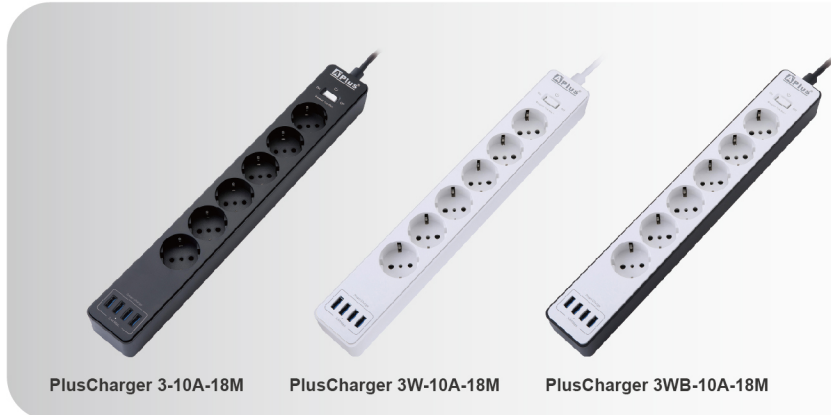

## PlusCharger 3 Series

The PlusCharger 3 Series is a Smart Charger Station rated at 10 Amps, it provides overload protection through power switch with built-in resettable circuit breaker. Built in MOV excess electricity for additional protection. It also equipped with smart charging station, SC-5VDC, USB charging port for smart devices power charging. The PlusCharger 3 Series can ensure electrical safety and also provide power for devices with cables that can't reach any nearby electrical outlets.

- > Absorbs Excess Electricity through MOVs
- > Power Switch with Resettable Circuit Breaker
- > Fire Retardant Plastic Material
- > Provide Lightning, Surge, Overload Protection
- > Surge Suppression 900 Joules
- > Smart Charging Station 5VDC USB Charging Port
- > Grounded Multi-outlet Design
- > Wall Mountable

### Specifications:

MODEL	PlusCharger 3-10A-18M	PlusCharger 3W-10A-18M	PlusCharger 3WB-10A-18M
<b>INPUT</b>			
Voltage Range	220 - 240Vac		
Frequency	50Hz or 60Hz		
Type of Input	German plug		
Cable Length	1.8M (5.9ft), 1 mm <sup>2</sup>		
<b>OUTPUT</b>			
Power Rating	10A		
Type of Output: Schuko	6 receptacles		
USB Charging Port	5VDC, 4 ports, 3.4A Max.		
<b>PROTECTION</b>			
Surge Rating	900 Joules		
Overload Protection	Yes		
Power Safety Shutdown	Yes		
<b>PHYSICAL</b>			
Dimensions	375*55*43mm		